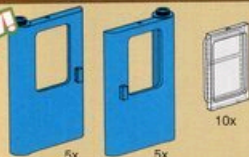

NEW!

E. #3737 Train Accessories
Ages 7+. 15 pieces. \$14.99

F. #5305 Connection Wire
Ages 8-12. \$5.99

G. #5302 Two Bogie plates
Ages 8-12. \$1.99

H. #5309 Wagon Plate
Ages 8-12. \$2.99

NEW!

I. #3736 Blue Train Doors with Panes
20 pieces. \$6.99